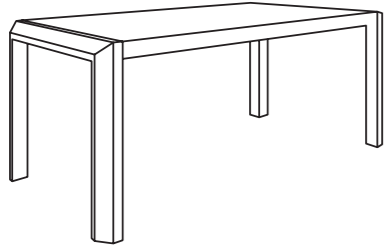

*Packaging
Emballage*